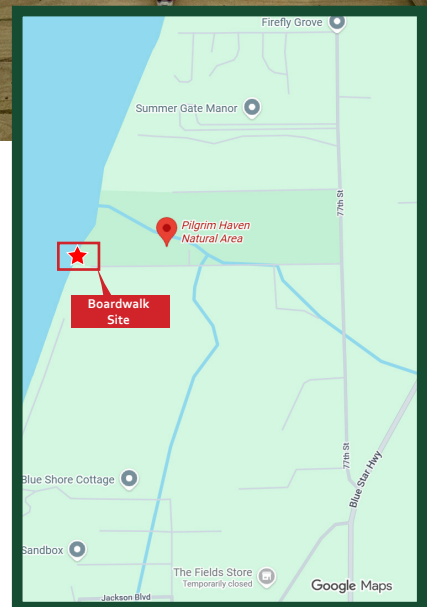

Announcing the NEW PORTER LEGACY DUNE BOARDWALK

The Porter Legacy Dune Boardwalk is a new fully accessible dune experience located adjacent to Pilgrim Haven Natural Area, offering residents and visitors a rare opportunity to enjoy one of South Haven's most beautiful natural landscapes.

The boardwalk winds through the dunes and leads to an elevated viewing platform with stunning views of Lake Michigan and the surrounding shoreline.

Designed with accessibility in mind, this project helps ensure that people of all ages and abilities can experience the beauty of our lakeshore.

This special project was made possible through a partnership between the South Haven Area Recreation Authority and the Southwest Michigan Land Conservancy, with funding support from private donors and a Michigan Department of Natural Resources Trust Fund grant.

While the boardwalk itself is complete, additional amenities are still needed to make the site welcoming, comfortable, and easy to enjoy. Community sponsorships will help provide these important finishing touches and support long-term public enjoyment of this unique natural asset.