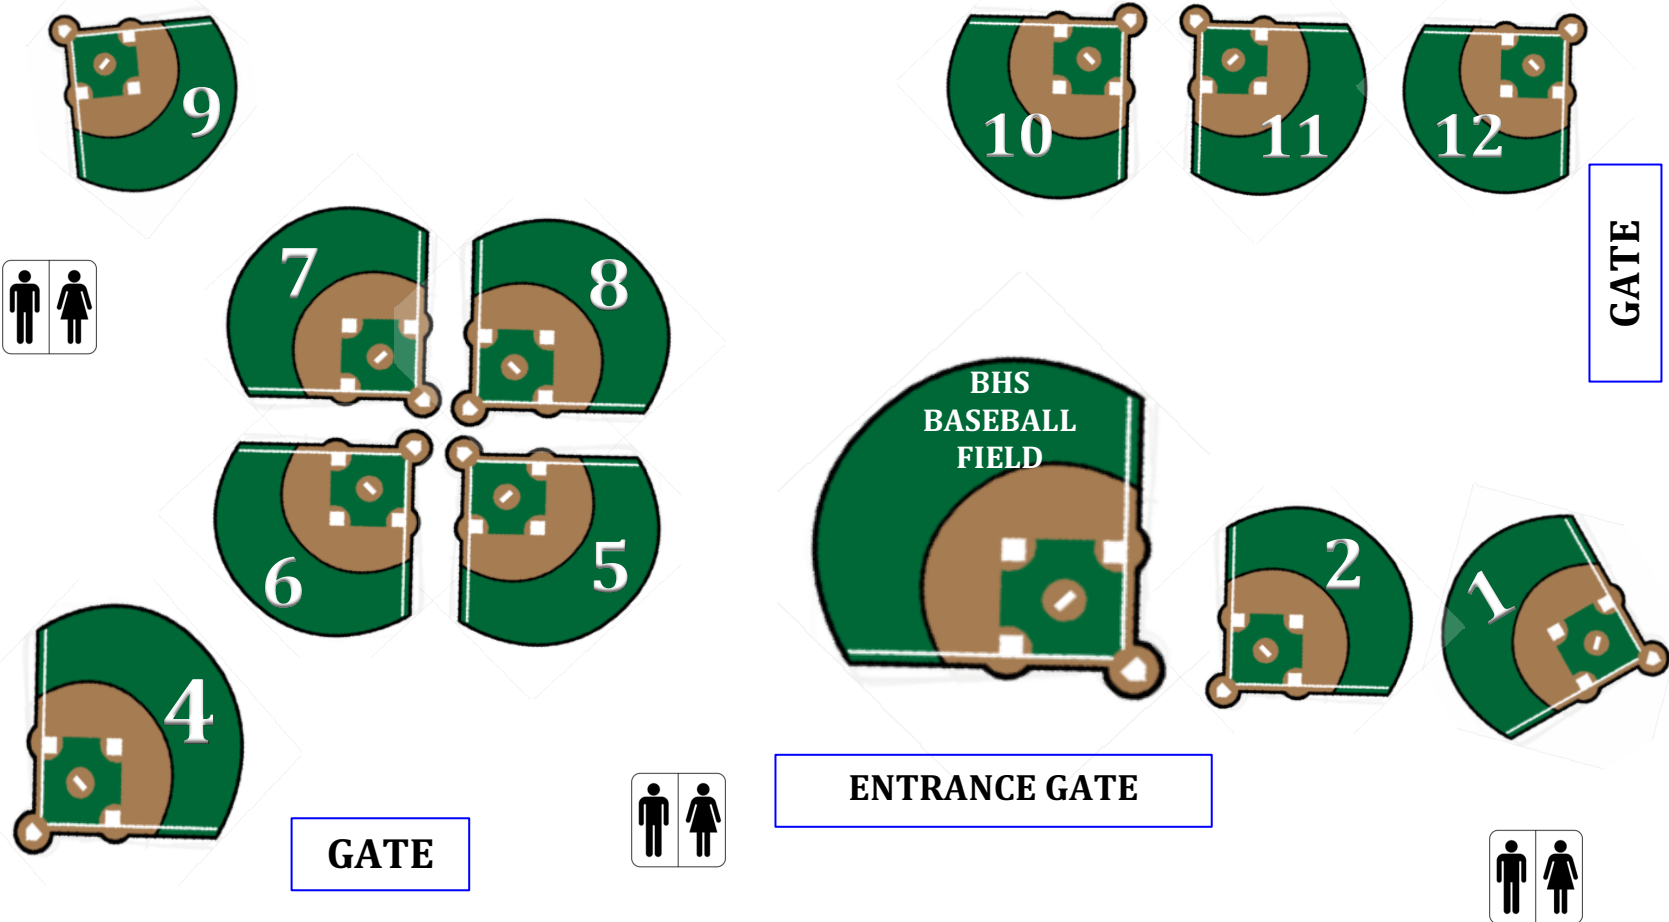

BHS & BMS

BASEBALL FIELD MAP

PARKING

FOR FIELDS #1, 2, 10, 11 & 12

BIG PARKING LOT

Off of 224th Street E.

NO PARKING BUS LANE

224th Street East

PARKING FOR FIELDS 4, 5, 6, 7 & 8

BETHEL MIDDLE SCHOOL

ART CRATE STADIUM

BETHEL HIGH SCHOOL

38th Avenue East

ADDITIONAL PARKING FOR ALL FIELDS

BLC