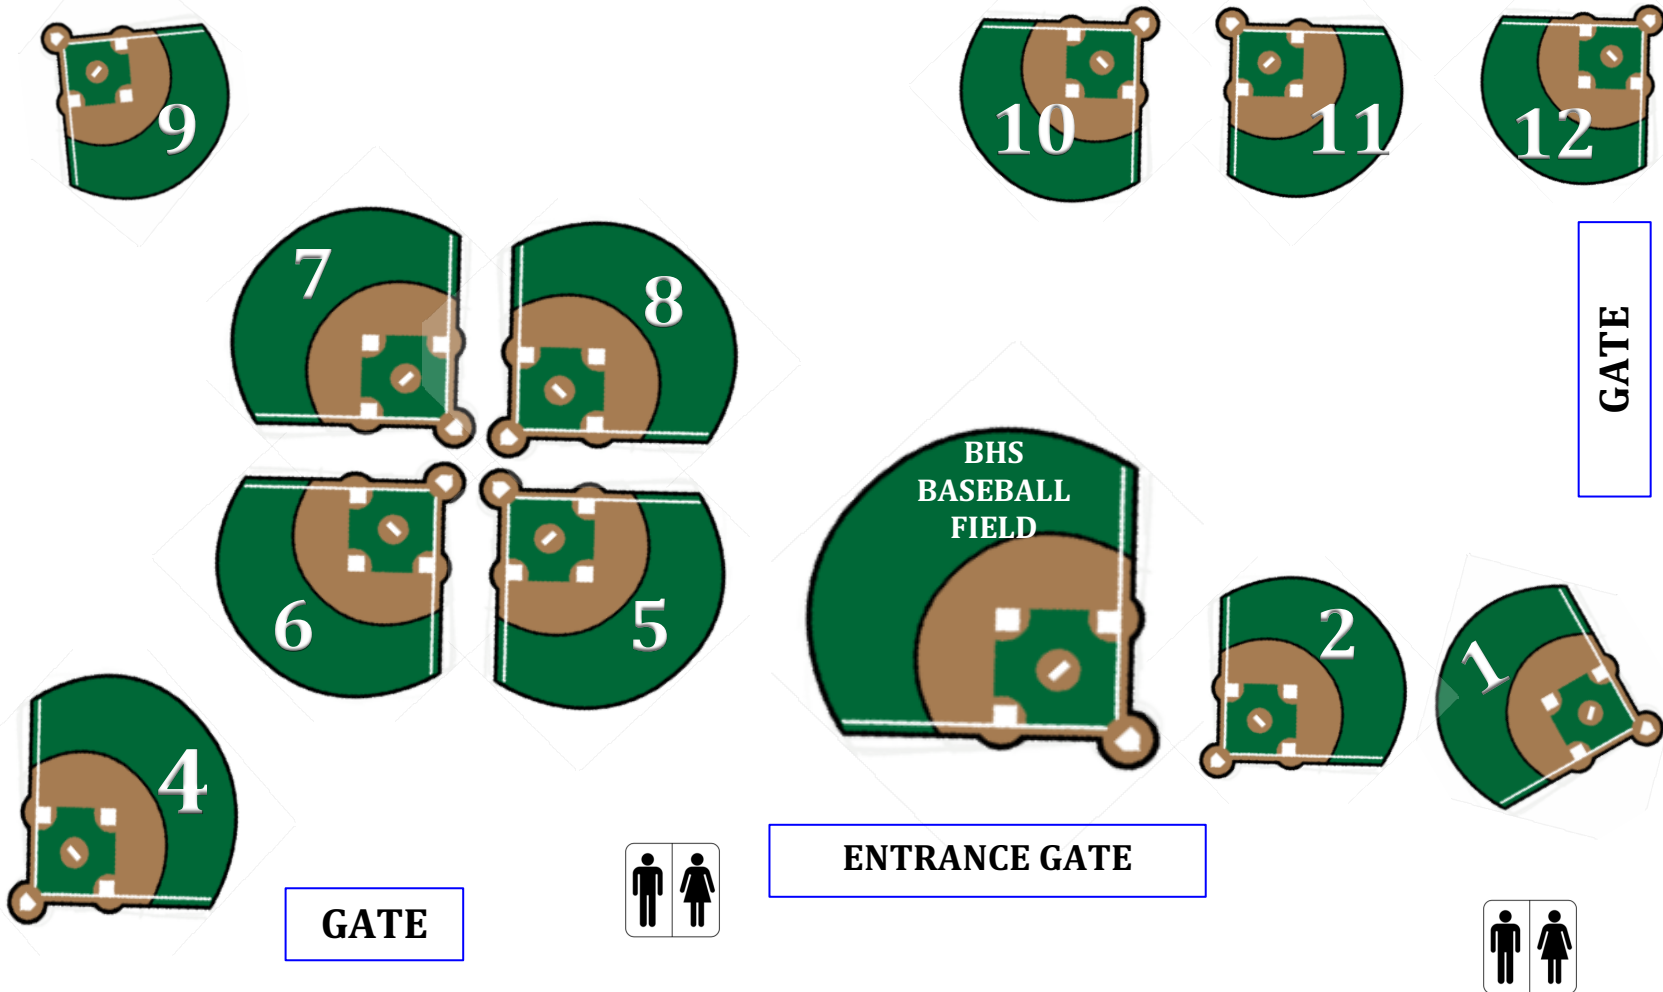

BHS & BMS

BASEBALL FIELD MAP

GATE

**N
O
P
A
R
K
I
N
G
B
U
S
L
A
N
E**

PARKING

FOR
FIELDS
#1, 2, 10,
11 & 12

BIG
PARKING
LOT

Off of
224th
Street E.

224th Street East

ENTRANCE GATE

GATE

PARKING FOR FIELDS 4, 5, 6, 7 & 8

BETHEL MIDDLE SCHOOL

ART CRATE STADIUM

BETHEL HIGH SCHOOL

38th Avenue East

ADDITIONAL PARKING FOR ALL FIELDS

BLC