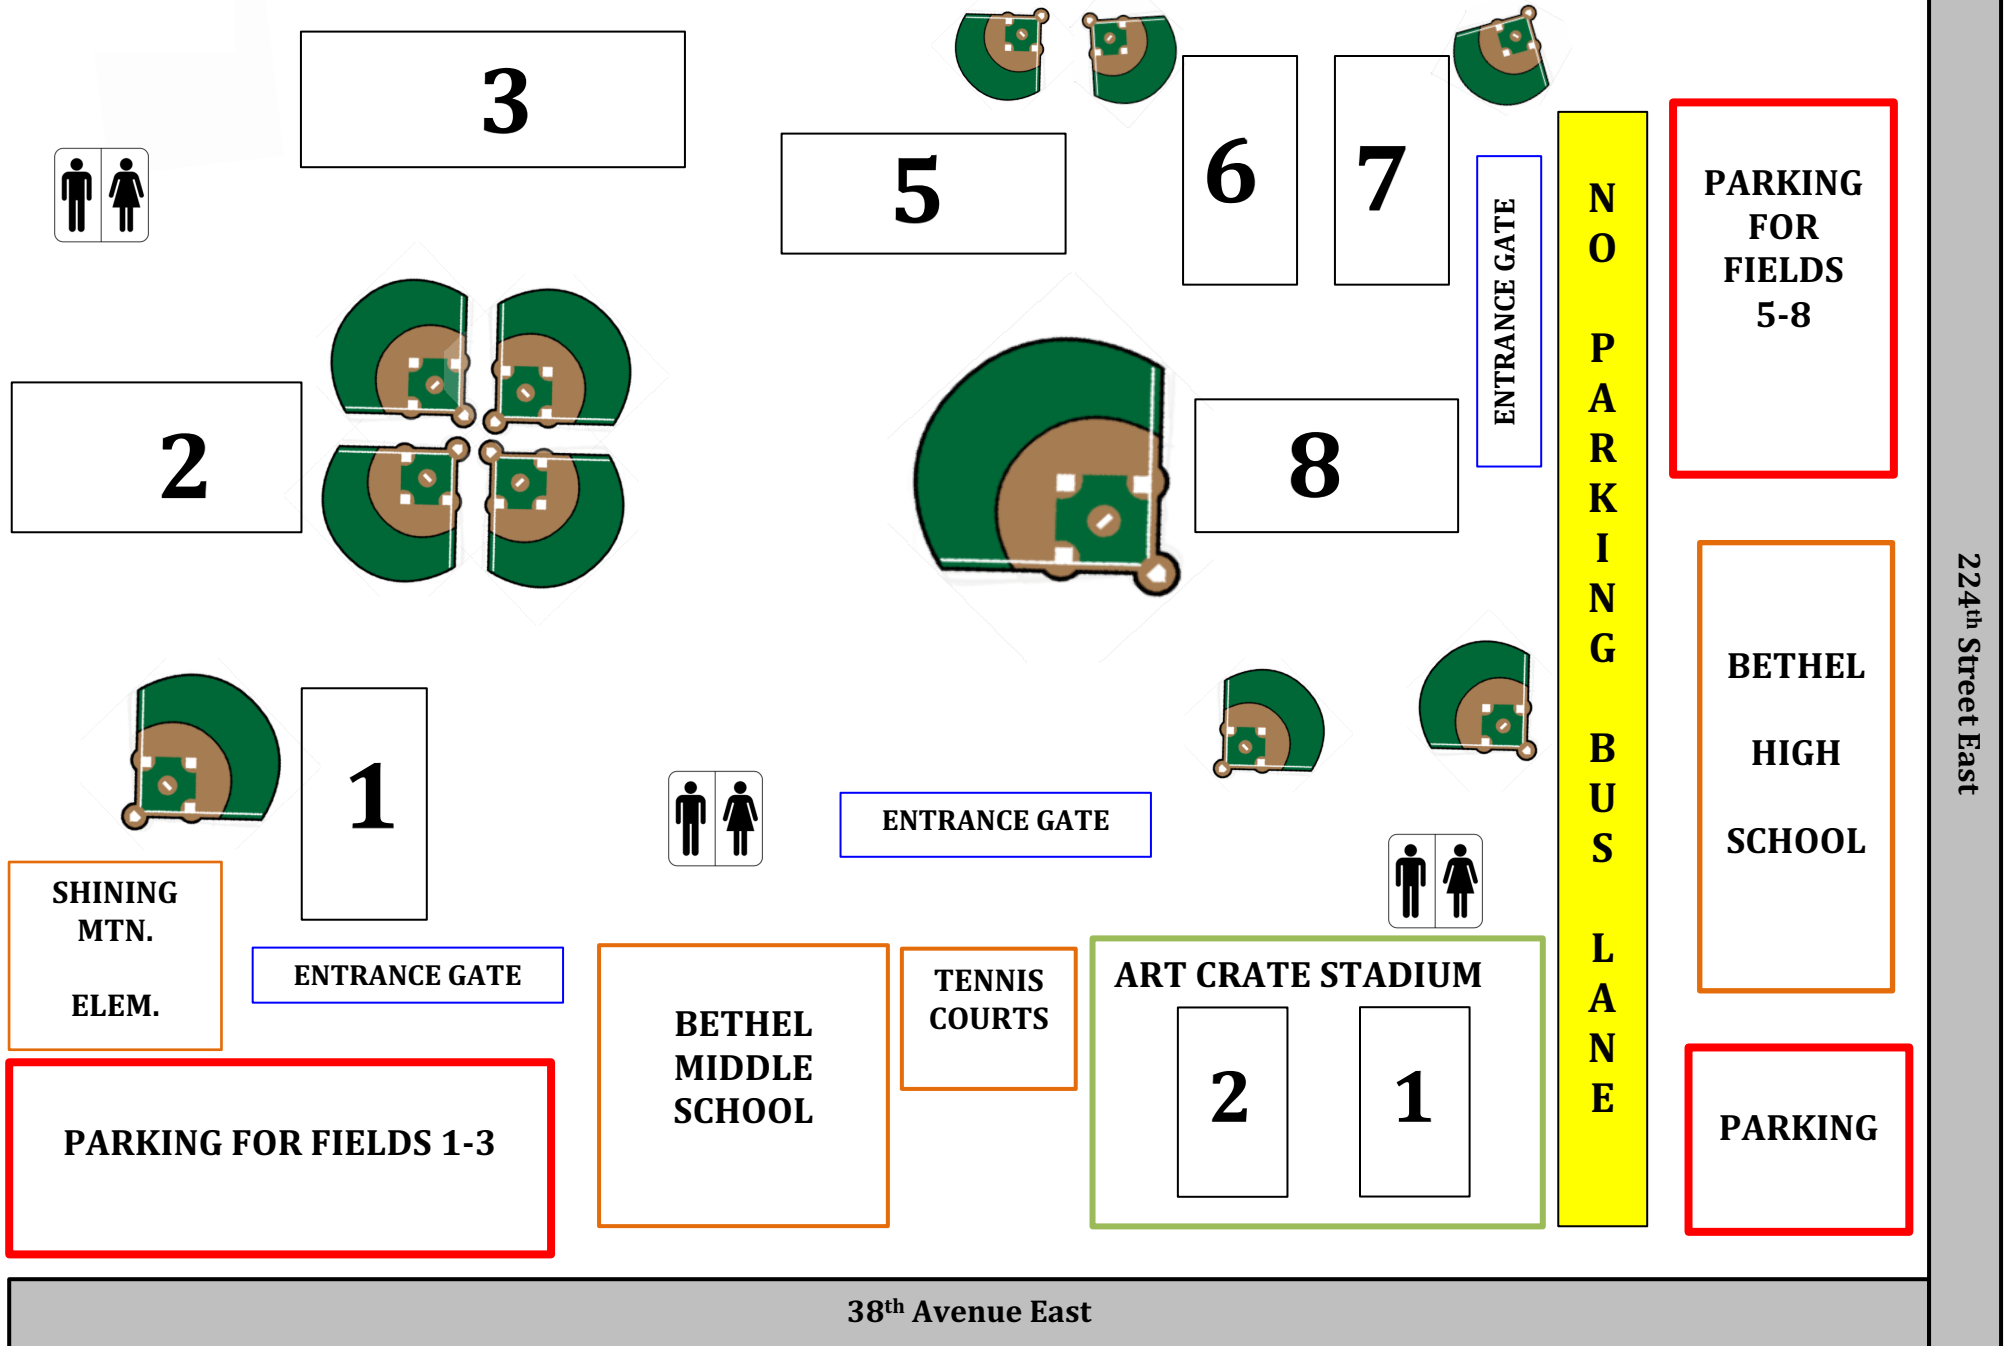

# BETHEL MIDDLE SCHOOL (BMS) & BETHEL HIGH SCHOOL (BHS)

# SOCCER FIELD MAP

22001 38<sup>th</sup> Ave E., Spanaway WA 98387

ENTRANCE GATE

ENTRANCE GATE

ENTRANCE GATE

N  
O  
P  
A  
R  
K  
I  
N  
G  
B  
U  
S  
L  
A  
N  
E

PARKING FOR FIELDS 5-8

BETHEL HIGH SCHOOL

PARKING

BETHEL MIDDLE SCHOOL

TENNIS COURTS

ART CRATE STADIUM  
2 1

SHINING MTN. ELEM.

PARKING FOR FIELDS 1-3

224<sup>th</sup> Street East

38<sup>th</sup> Avenue East